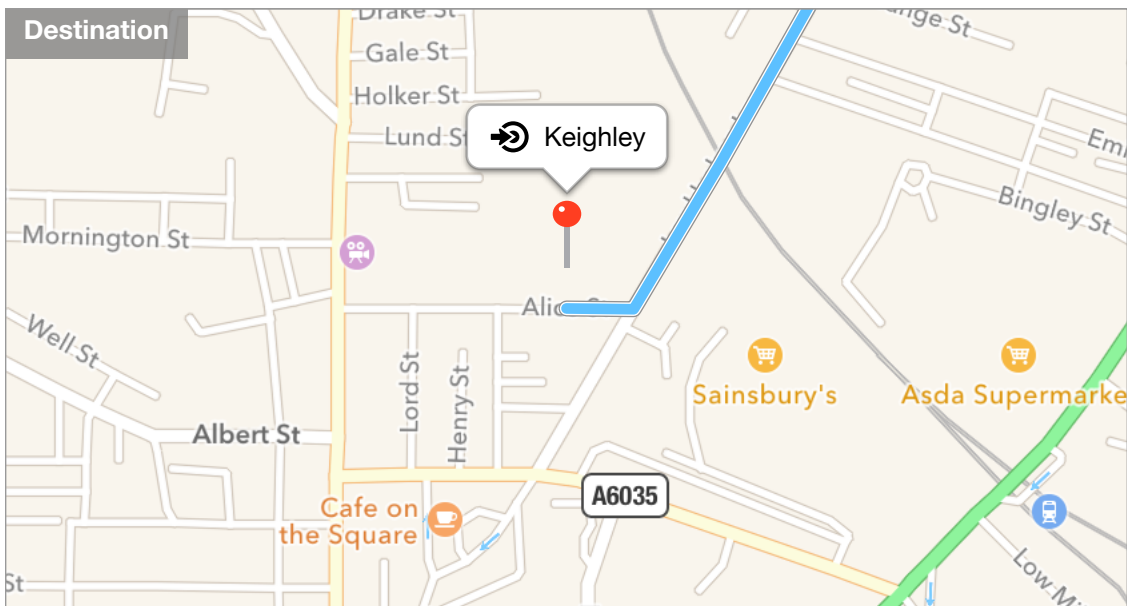

 **Keighley, BD21 3BB**

26 miles, 58 mins

 Harrogate, England to Keighley, BD21 3BB

26 miles, 58 mins

**Start**  
Harrogate, England

MILES  
0

**170 yards**  
Turn right onto West Park Street

MILES  
0.09

**1.3 miles**  
At the roundabout, take the first exit onto Skipton Road

MILES  
1.36

**1.1 miles**  
At the roundabout, take the second exit onto Skipton

MILES  
2.47

**14 miles**  
At the roundabout, take the first exit onto Bolton Road

MILES  
23

**2.5 miles**  
At the roundabout, take the first exit onto Hard Ings Road

 Harrogate, England to Keighley, BD21 3BB

26 miles, 58 mins

MILES  
25

**280 yards**

Turn right onto Lawkholme Lane

---

MILES  
25

**0.4 miles**

Turn right onto Alice Street

---

MILES  
26

**50 yards**

The destination is on your right