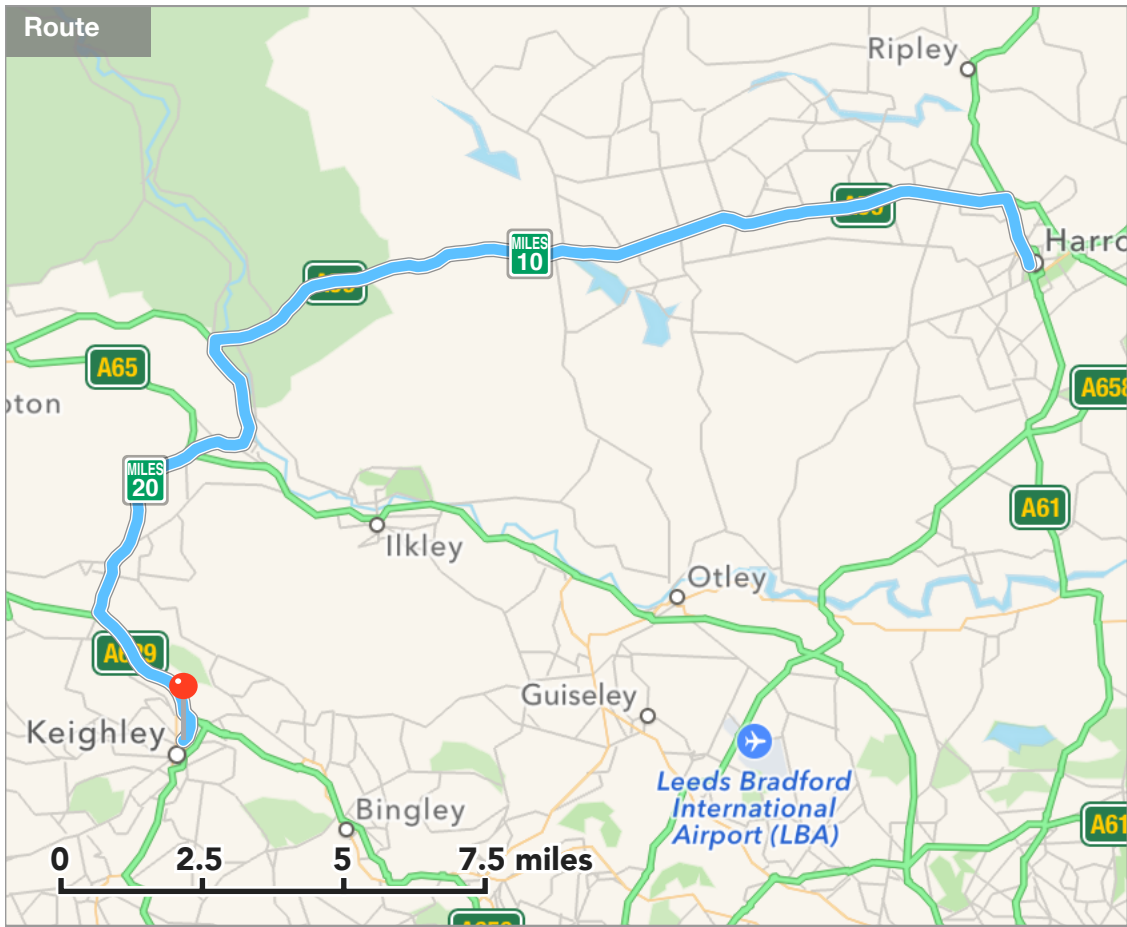

 **Keighley, BD21 3BB**

26 miles, 58 mins

 Harrogate, England to Keighley, BD21 3BB

26 miles, 58 mins

**Start**  
Harrogate, England

MILES  
0

**170 yards**  
Turn right onto West Park Street

MILES  
0.09

**1.3 miles**  
At the roundabout, take the first exit onto Skipton Road

MILES  
1.36

**1.1 miles**  
At the roundabout, take the second exit onto Skipton

MILES  
2.47

**14 miles**  
At the roundabout, take the first exit onto Bolton Road

MILES  
23

**2.5 miles**  
At the roundabout, take the first exit onto Hard Ings Road

 Harrogate, England to Keighley, BD21 3BB

26 miles, 58 mins

MILES  
25

**280 yards**

Turn right onto Lawkholme Lane

---

MILES  
25

**0.4 miles**

Turn right onto Alice Street

---

MILES  
26

**50 yards**

The destination is on your right