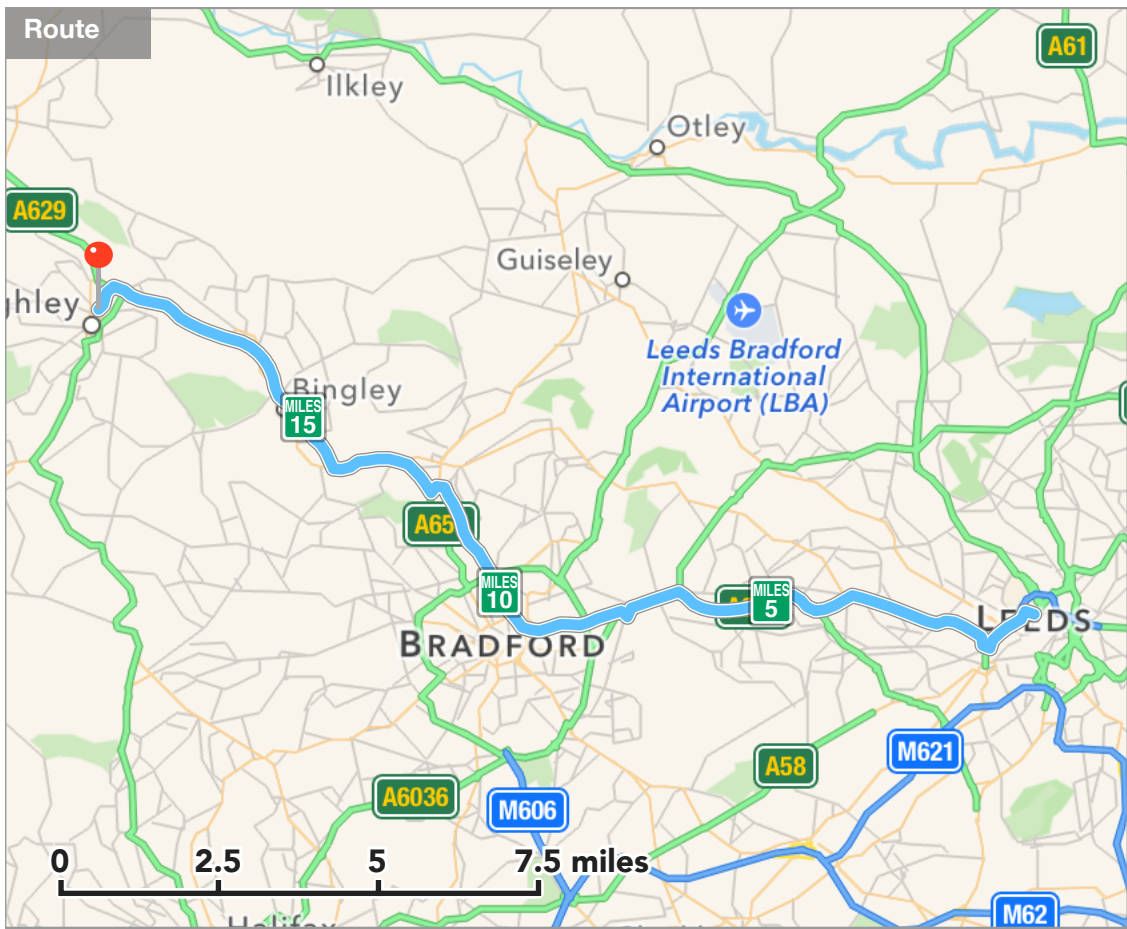

 **Keighley, BD21 3BB**

19 miles, 55 mins

 **Leeds, England to Keighley, BD21 3BB**

19 miles, 55 mins

**Start**  
Leeds, England

MILES  
0

**180 yards**  
Turn left onto Portland Street

MILES  
0.11

**0.4 miles**  
At the roundabout, take the second exit onto Galloway

 **Leeds, England to Keighley, BD21 3BB**

19 miles, 55 mins

MILES  
6.96  **0.5 miles**  
Continue onto Dick Lane

---

MILES  
7.44  **0.2 miles**  
Take a slight right turn onto Gipsy Street

---

MILES  
7.67  **70 yards**  
Turn left onto Leeds Old Road

---

MILES  
7.71  **1.4 miles**  
At the roundabout, take the second exit onto Barkerend

---

MILES  
9.08  **0.2 miles**  
Turn right onto Shipley Airedale Road

---

MILES  
18  **0.4 miles**  
At the roundabout, take the second exit onto Hard Ings

---

MILES  
19  **0.3 miles**  
Turn left onto Lawkholme Lane

---

MILES  
19  **0.4 miles**  
Turn right onto Alice Street