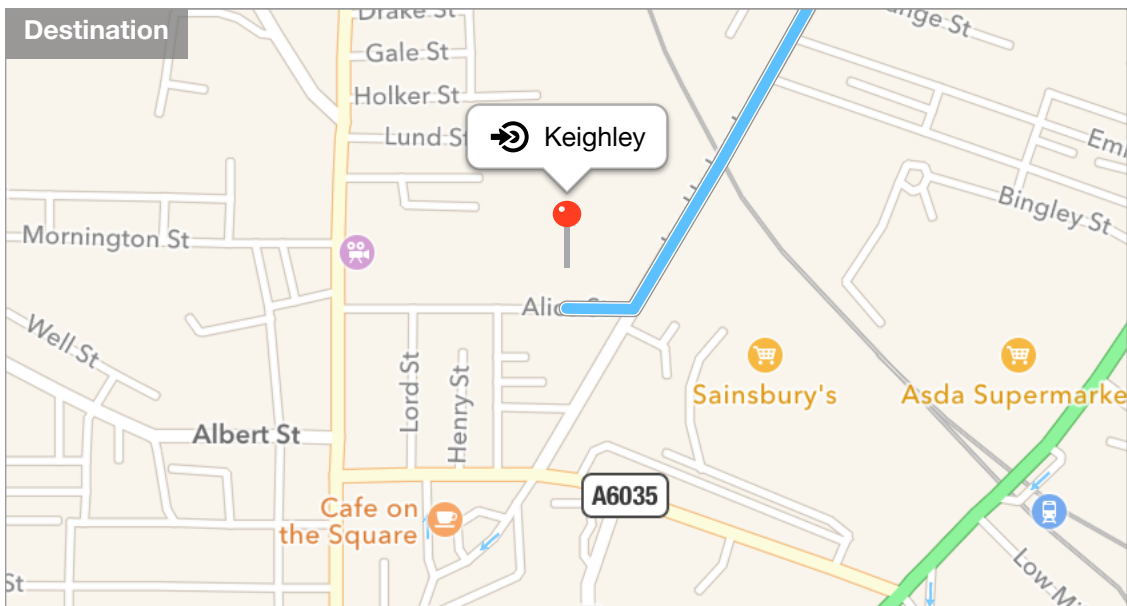

 **Keighley, BD21 3BB**

19 miles, 55 mins

 **Leeds, England to Keighley, BD21 3BB**

19 miles, 55 mins

**Start**  
Leeds, England

MILES  
0

**180 yards**  
Turn left onto Portland Street

MILES  
0.11

**260 yards**  
Turn left onto Park Street

MILES  
0.25

**190 yards**  
Turn right onto Westgate

MILES  
0.36

**90 yards**  
Take a slight left turn onto A58

MILES  
0.42

**0.2 miles**  
Keep right

MILES  
0.66

**0.4 miles**  
At the roundabout, take the second exit onto Galloway

 **Leeds, England to Keighley, BD21 3BB**

19 miles, 55 mins

MILES  
6.96  **0.5 miles**  
Continue onto Dick Lane

---

MILES  
7.44  **0.2 miles**  
Take a slight right turn onto Gipsy Street

---

MILES  
18  **0.4 miles**  
At the roundabout, take the second exit onto Hard Ings

---

MILES  
19  **0.3 miles**  
Turn left onto Lawkholme Lane

---

MILES  
19  **0.4 miles**  
Turn right onto Alice Street